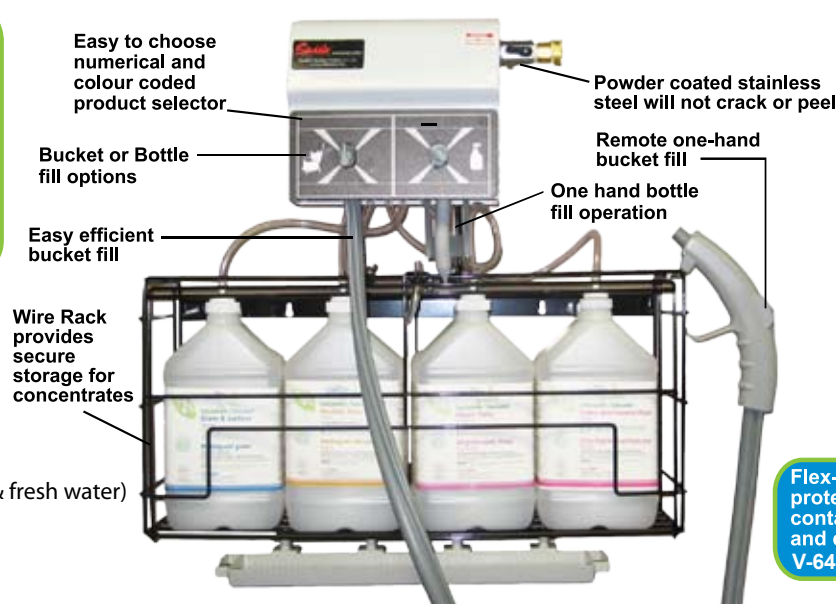

Central Station Dispensing

Environmentally Responsible

- Packaging reduction up to 75%=less landfill
- Less energy used in transportation
- Poly sleeve labelling
- Concentrated formulas
- Reduced weight for freight
- NPE free formulations
- NO fragrances = Improved Indoor Air Quality
- NO Dyes
- Fewer raw materials used

Convenience

- Quick easy hook ups
- Low flow for trigger bottles or high flow for bucket/scrubber fill
- Fresh water supply on demand
- Easy to view level indicators
- Product selection at the turn of a dial

Total Safety

- No chemical contact packaging
- Latest E-Gap/Flex Gap designed backflow eductors
- Full compliance with all plumbing codes, B-64 Rated
- Separate MSDS sheets for both concentrate and RTU (ready-to use) formulas
- Locking cabinets
- Colour coding/numerical ID of all products to match labels for both concentrate and RTU
- Concentrate storage lockable & secure

Lower Costs

- Estimated 25-65% Savings
- Accurate dilution everytime
- Eliminate "Glug/Glug" mixing
- Faster Fill rate saves labour
- Compact 2L size or labour saving 4.73L

Swish Dilution Enhancement System

- #76301622 • Product dispenser (up to 8 products of your choice & fresh water)
- #7225918 • Wire Rack
- #7600276 • Drip Tray
- #7225032 • Backsplash Drip Tray

- Convenience
- Safety
- Cost Savings
- Environmentally Responsible

Flex-Gap™ backflow preventor protects against cross contamination of water supply and deters product foaming V-64 Rated

Swish clean & green concentrates

Knight Dispenser

Dilution Enhancement System

PRODUCT NAME	4GPM	TIP	1GPM	TIP
#1 Clean & Green™ Spray & Wipe Cleaner	n/a	n/a	8 to 1	Yellow
	n/a	n/a	12 to 1	Black
#2 Clean & Green™ Glass & Surface Cleaner	n/a	n/a	10 to 1	White
	n/a	n/a	32 to 1	Light Blue
#3 Clean & Green™ General Purpose Cleaner	64 to 1	Red	n/a	n/a
	128 to 1	Purple	n/a	n/a
#4 Clean & Green™ Neutral Floor Cleaner	128 to 1	Light Blue	n/a	n/a
	256 to 1	Light Green	n/a	n/a
#7 Clean & Green™ Disinfectant Cleaner	128 to 1	Purple	128 to 1	Light Green
	256 to 1	Light Green	256 to 1	Orange
#9 Clean & Green™ GP Washroom Cleaner	21 to 1	Black	n/a	n/a
	64 to 1	Red	64 to 1	Purple
#11 Clean & Green™ Heavy Duty Degreaser	16 to 1	White	16 to 1	Dark Brown
	32 to 1	Grey	32 to 1	Peach
	64 to 1	Red	64 to 1	Light Green
#13 Clean & Green™ Winter Wash Floor Cleaner	64 to 1	Red	n/a	n/a
	128 to 1	Purple	n/a	n/a

Swish clean & green concentrates

Hydro Dispenser

Dilution Tip Chart

PRODUCT NAME	4GPM	TIP	1GPM	TIP
#1 Clean & Green™ Spray & Wipe Cleaner	n/a	n/a	8 to 1	Tan
	n/a	n/a	12 to 1	Green
#2 Clean & Green™ Glass & Surface Cleaner	n/a	n/a	10 to 1	Blue
	n/a	n/a	32 to 1	Aqua
#3 Clean & Green™ General Purpose Cleaner	64 to 1	Orange	n/a	n/a
	128 to 1	Aqua	n/a	n/a
#4 Clean & Green™ Neutral Floor Cleaner	128 to 1	Aqua	n/a	n/a
	256 to 1	Light Grey	n/a	n/a
#7 Clean & Green™ Disinfectant Cleaner	128 to 1	Aqua	128 to 1	Pink
	256 to 1	Light Grey	256 to 1	Olive Green
#9 Clean & Green GP Washroom Cleaner	21 to 1	Green	21 to 1	Orange
	64 to 1	Orange	64 to 1	Light Grey
#11 Clean & Green™ Heavy Duty Degreaser	16 to 1	White	16 to 1	Green
	32 to 1	Tan	32 to 1	Aqua
	64 to 1	Green	64 to 1	Purple
#13 Clean & Green™ Winter Wash Floor Cleaner	64 to 1	Orange	n/a	n/a
	128 to 1	Aqua	n/a	n/a